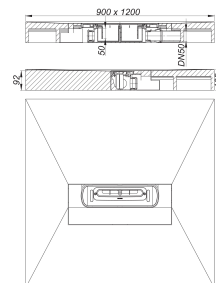

## shower underlay DallFlex Compact, DN 50, 0,9 x 1,2 m

Part number: 540232  
 GTIN: 4001636540232  
 Rebate group: 11

### Description:

shower underlay DallFlex Compact, DN 50, 0,9 x 1,2 m  
 with drain point positioned centrally for installation with Zentrix, CeraNiveau and CeraFrame shower channels.  
 Outlet DN 50 horizontal, can be positioned on three sides without tools, with ball-joint, adjustable 0 – 15 degrees

#### specification

- DallFlex drain body system as per DIN EN 1253
- flexible sealing collar for secure bonding of under-tile waterproofing
- removable trap insert, 50 mm water seal (conforming to DIN EN 1253)
- temporary blanking plate
- suitable for wheelchairs if tile size > 5 x 5 cm