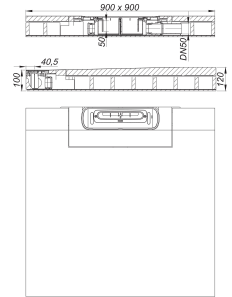

sound-insulating shower underlay DallFlex Wall, DN 50, 0,9 x 0,9 m

Part number: 540249
 GTIN: 4001636540249
 Rebate group: 11

Description:

sound-insulating shower underlay DallFlex Wall, DN 50, 0,9 x 0,9 m
 with drain point positioned against the wall for installation with CeraWall and CeraFloor shower channels.
 If installed as per test report, suitable to meet increased sound insulation requirements in accordance with DIN 4109 and VDI 4100.
 Outlet DN 50 horizontal, can be positioned on three sides without tools, with ball-joint, adjustable 0 – 15 degrees

specification

- DallFlex drain body system as per DIN EN 1253
- flexible sealing collar for secure bonding of under-tile waterproofing
- removable trap insert, 50 mm water seal (conforming to DIN EN 1253)
- temporary blanking plate
- suitable for wheelchairs if tile size > 5 x 5 cm

Spare parts:

535504 trap insert DallFlex

539304 Drain body DallFlex EPS assembled, DN 5