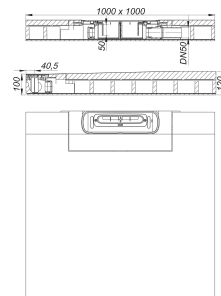

sound-insulating shower underlay DallFlex Wall, DN 50, 1 x 1 m

Part number: 540256
 GTIN: 4001636540256
 Rebate group: 11

Description:

sound-insulating shower underlay DallFlex Wall, DN 50, 1 x 1 m
 with drain point positioned against the wall for installation with CeraWall and CeraFloor shower channels.
 If installed as per test report, suitable to meet increased sound insulation requirements in accordance with DIN 4109 and VDI 4100.
 Outlet DN 50 horizontal, can be positioned on three sides without tools, with ball-joint, adjustable 0 – 15 degrees

specification

- DallFlex drain body system as per DIN EN 1253
- flexible sealing collar for secure bonding of under-tile waterproofing
- removable trap insert, 50 mm water seal (conforming to DIN EN 1253)
- temporary blanking plate
- suitable for wheelchairs if tile size > 5 x 5 cm