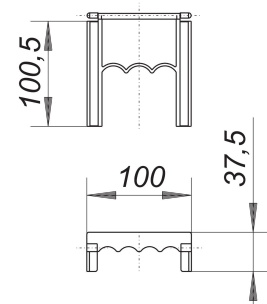

grab for Stausafe H and RS, DN 150/ DN 200

Part number: 664082
GTIN: 4001636664082
Rebate group: 3

Description:

grab for Stausafe H and RS, DN 150/ DN 200
spare part for anti-flooding valve Stausafe H and RS

Spare parts:

660107 anti-flooding valve Stausafe H, DN 200

660206 anti-flooding valve Stausafe RS, DN 200

661197 anti-flooding valve Stausafe H, DN 150

661296 anti-flooding valve Stausafe RS, DN 150