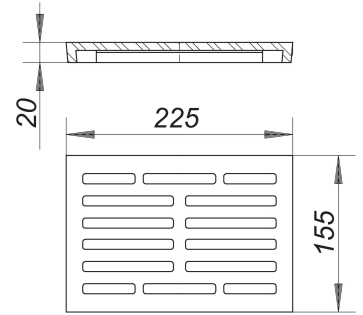

grate for utility drain71, white, 225 x 155 mm

Part number: 714930
GTIN: 4001636714930
Rebate group: 3

Description:

grate for utility drain71, white, 225 x 155 mm
used with type 71 utility drain
ABS, white, 225 x 155 mm, load class K 3 (300 kg)